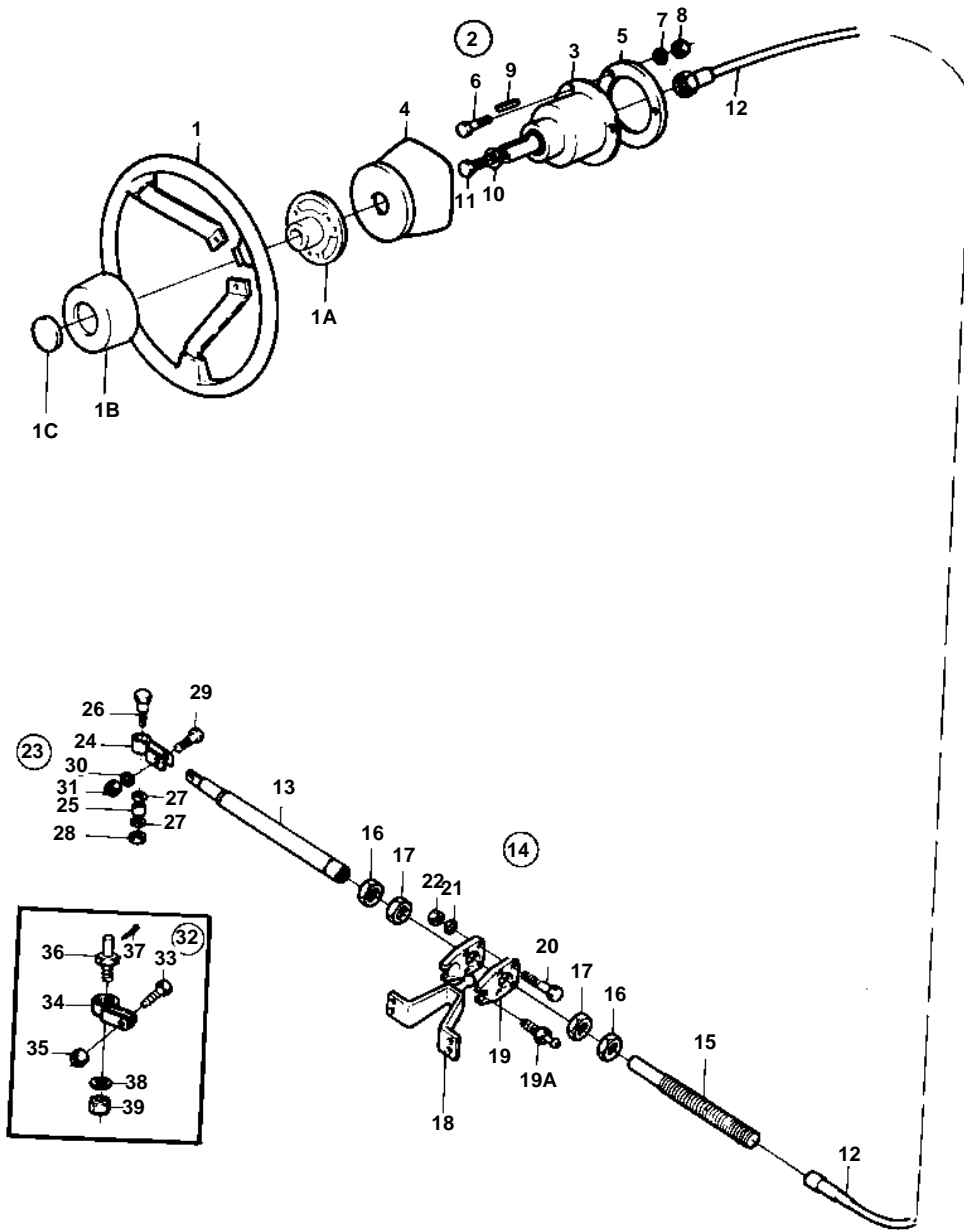

COMMON

8522

COMMON

REF	PART NO.	QTY	DESCRIPTION	NOTES
1	850936	1	Steering wheel	
1A		1	• STEERING WHEEL HUB	
1B	828943	1	• Steering wheel pad	
1C	850938	1	• Steering wh emblem	
2	851056	1	Steering head	
3		1	• STEERING GEAR	
4	851057	1	• Cover	
5	851069	1	• Washer	
6	940101	3	• Screw	
7	941906	3	• Spring washer	(955892)
8	955781	3	• Nut	
9	851349	1	• Key	
10	948823	1	• Washer	
11	970944	1	• Screw	(940148)
12	852035	X	Steering cable	L = 800 MM
	851016	X	Steering cable, STEERING CABLE	L = 2500 MM
				REPL BY 851017
	851017	X	Steering cable	L = 2750 MM
	851018	X	Steering cable	L = 3000 MM
	851019	X	Steering cable, STEERING CABLE	L = 3250 MM
				REPL BY 851020
	851020	X	Steering cable	L = 3500 MM
	851021	X	Steering cable	L = 3750 MM
	851022	X	Steering cable	L = 4000 MM
	851023	X	Steering cable	L = 4250 MM
	851024	X	Steering cable	L = 4500 MM
	851025	X	Steering cable	L = 4750 MM
	851026	X	Steering cable	L = 5000 MM
	851027	X	Steering cable	L = 5250 MM
	851028	X	Steering cable	L = 5500 MM
	851029	X	Steering cable	L = 5750 MM
	851030	X	Steering cable	L = 6000 MM
	851031	X	Steering cable	L = 6500 MM
	851032	X	Steering cable	L = 7000 MM
	851033	X	Steering cable	L = 7500 MM
	851034	X	Steering cable	L = 8000 MM
	851921	X	Steering cable	L = 8500 MM
	851922	X	Steering cable	L = 9000 MM
	851923	X	Steering cable	L = 9500 MM
13	851059	1	Steering cylinder	FOR PORT MOUNTING.
	851147	1	Steering cylinder	FOR STARBOARD MOUNTING.
14	853290	1	Stern attachment	
15	850771	1	• Anchorage	
16	850778	2	• Nut	
17	853306	2	• Nut	
18	851093	1	• Bracket	
19	828854	2	• Anchorage	IK EARLY TYPE
	828854	1	• Anchorage	LATE TYPE
	828857	1	• Anchorage	LATE TYPE
19A	951739	1	• Lubricating nipple	FOR 828857
20	940101	4	• Screw	EARLY TYPE
	940101	2	• Screw	LATE TYPE
21	941906	4	• Spring washer	EARLY TYPE
	941906	2	• Spring washer	LATE TYPE
22	963105	4	• Nut	EARLY TYPE
	963105	2	• Nut	LATE TYPE
23	851122	1	• Ball joint kit	REPL BY 828924
24		1	• • BRACKET	
25	851121	1	• • Sleeve	
26	851117	1	• • Shoulder screw	
27	942551	2	• • Washer	
28	966172	1	• • Nut	
29	851118	1	• • Shoulder screw